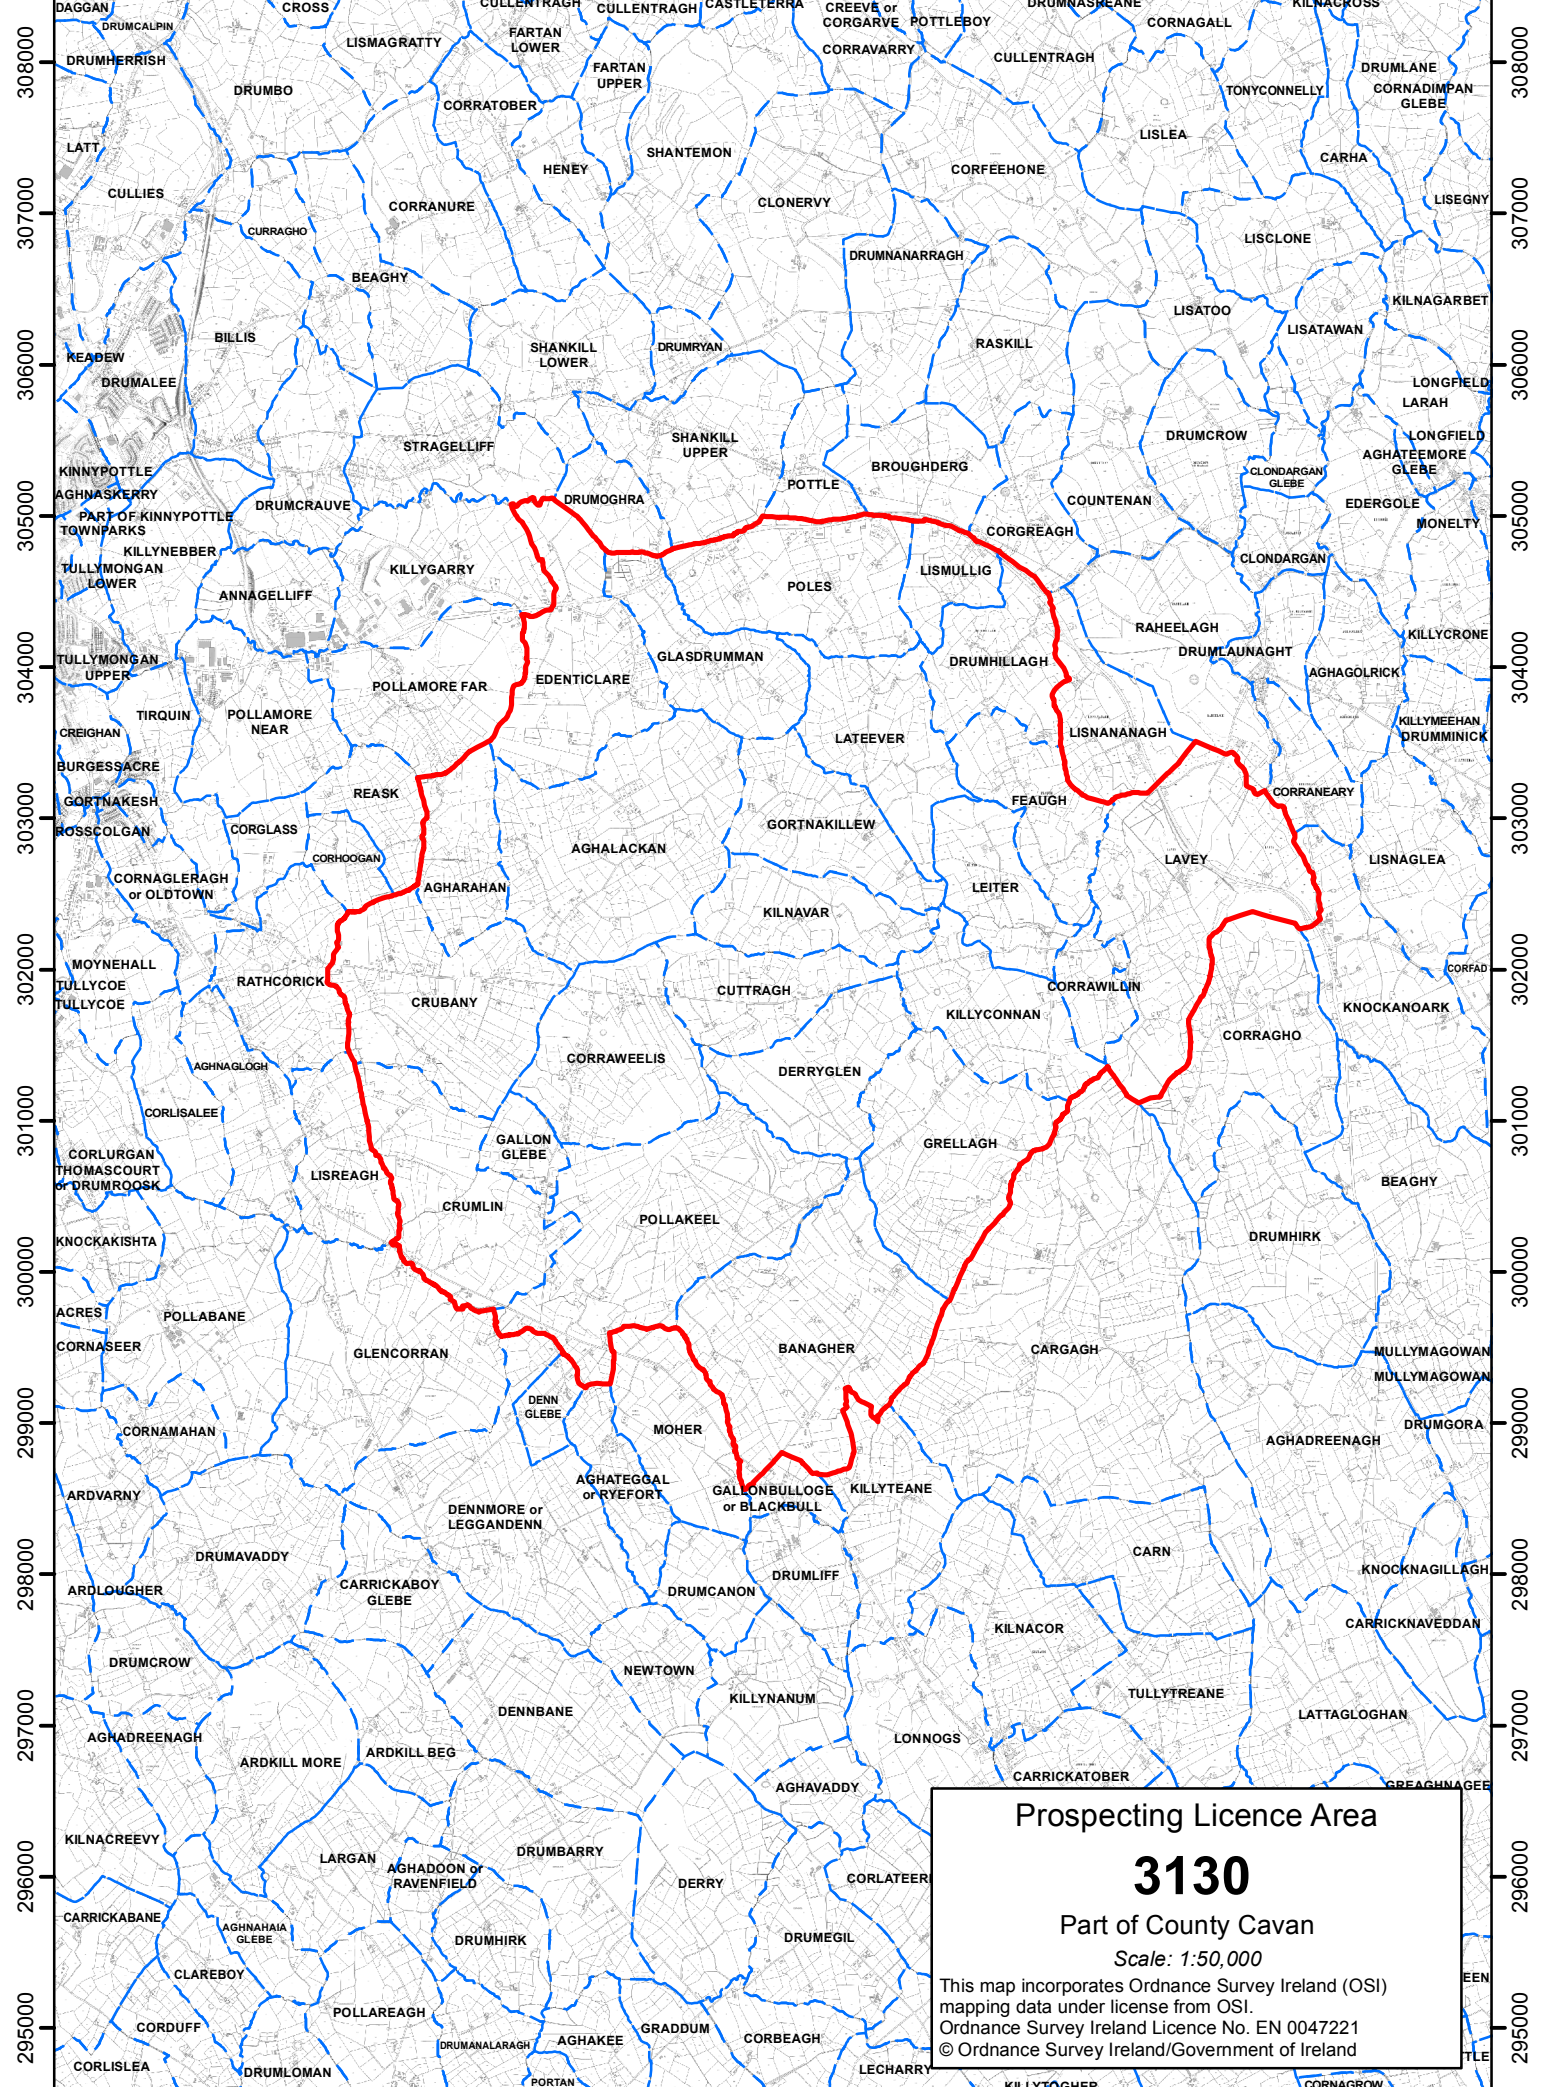

Prospecting Licence Area No. 3130, County Cavan

O.S. 6" Cavan 21, 25 and 26

Townlands in Upper Loughtee Barony:

Crumlin, Killyconnan, Gallon Glebe, Grelagh, Crubany, Banagher, Agharahan, Pollakeel, Edenticlare, Corraweelis, Glasdrumman, Derryglen, Poles, Cuttragh, Lismullig, Aghalackan, Drumhillagh, Kilnavar, Feaugh, Gortnakillew, Lavey, Leiter, Corrawillin, Lateever

Area: 25.06 square kilometres

243000 244000 245000 246000 247000 248000 249000 250000 251000

Prospecting Licence Area

3130

Part of County Cavan

Scale: 1:50,000

This map incorporates Ordnance Survey Ireland (OSI) mapping data under license from OSI.
 Ordnance Survey Ireland Licence No. EN 0047221
 © Ordnance Survey Ireland/Government of Ireland

243000 244000 245000 246000 247000 248000 249000 250000 251000