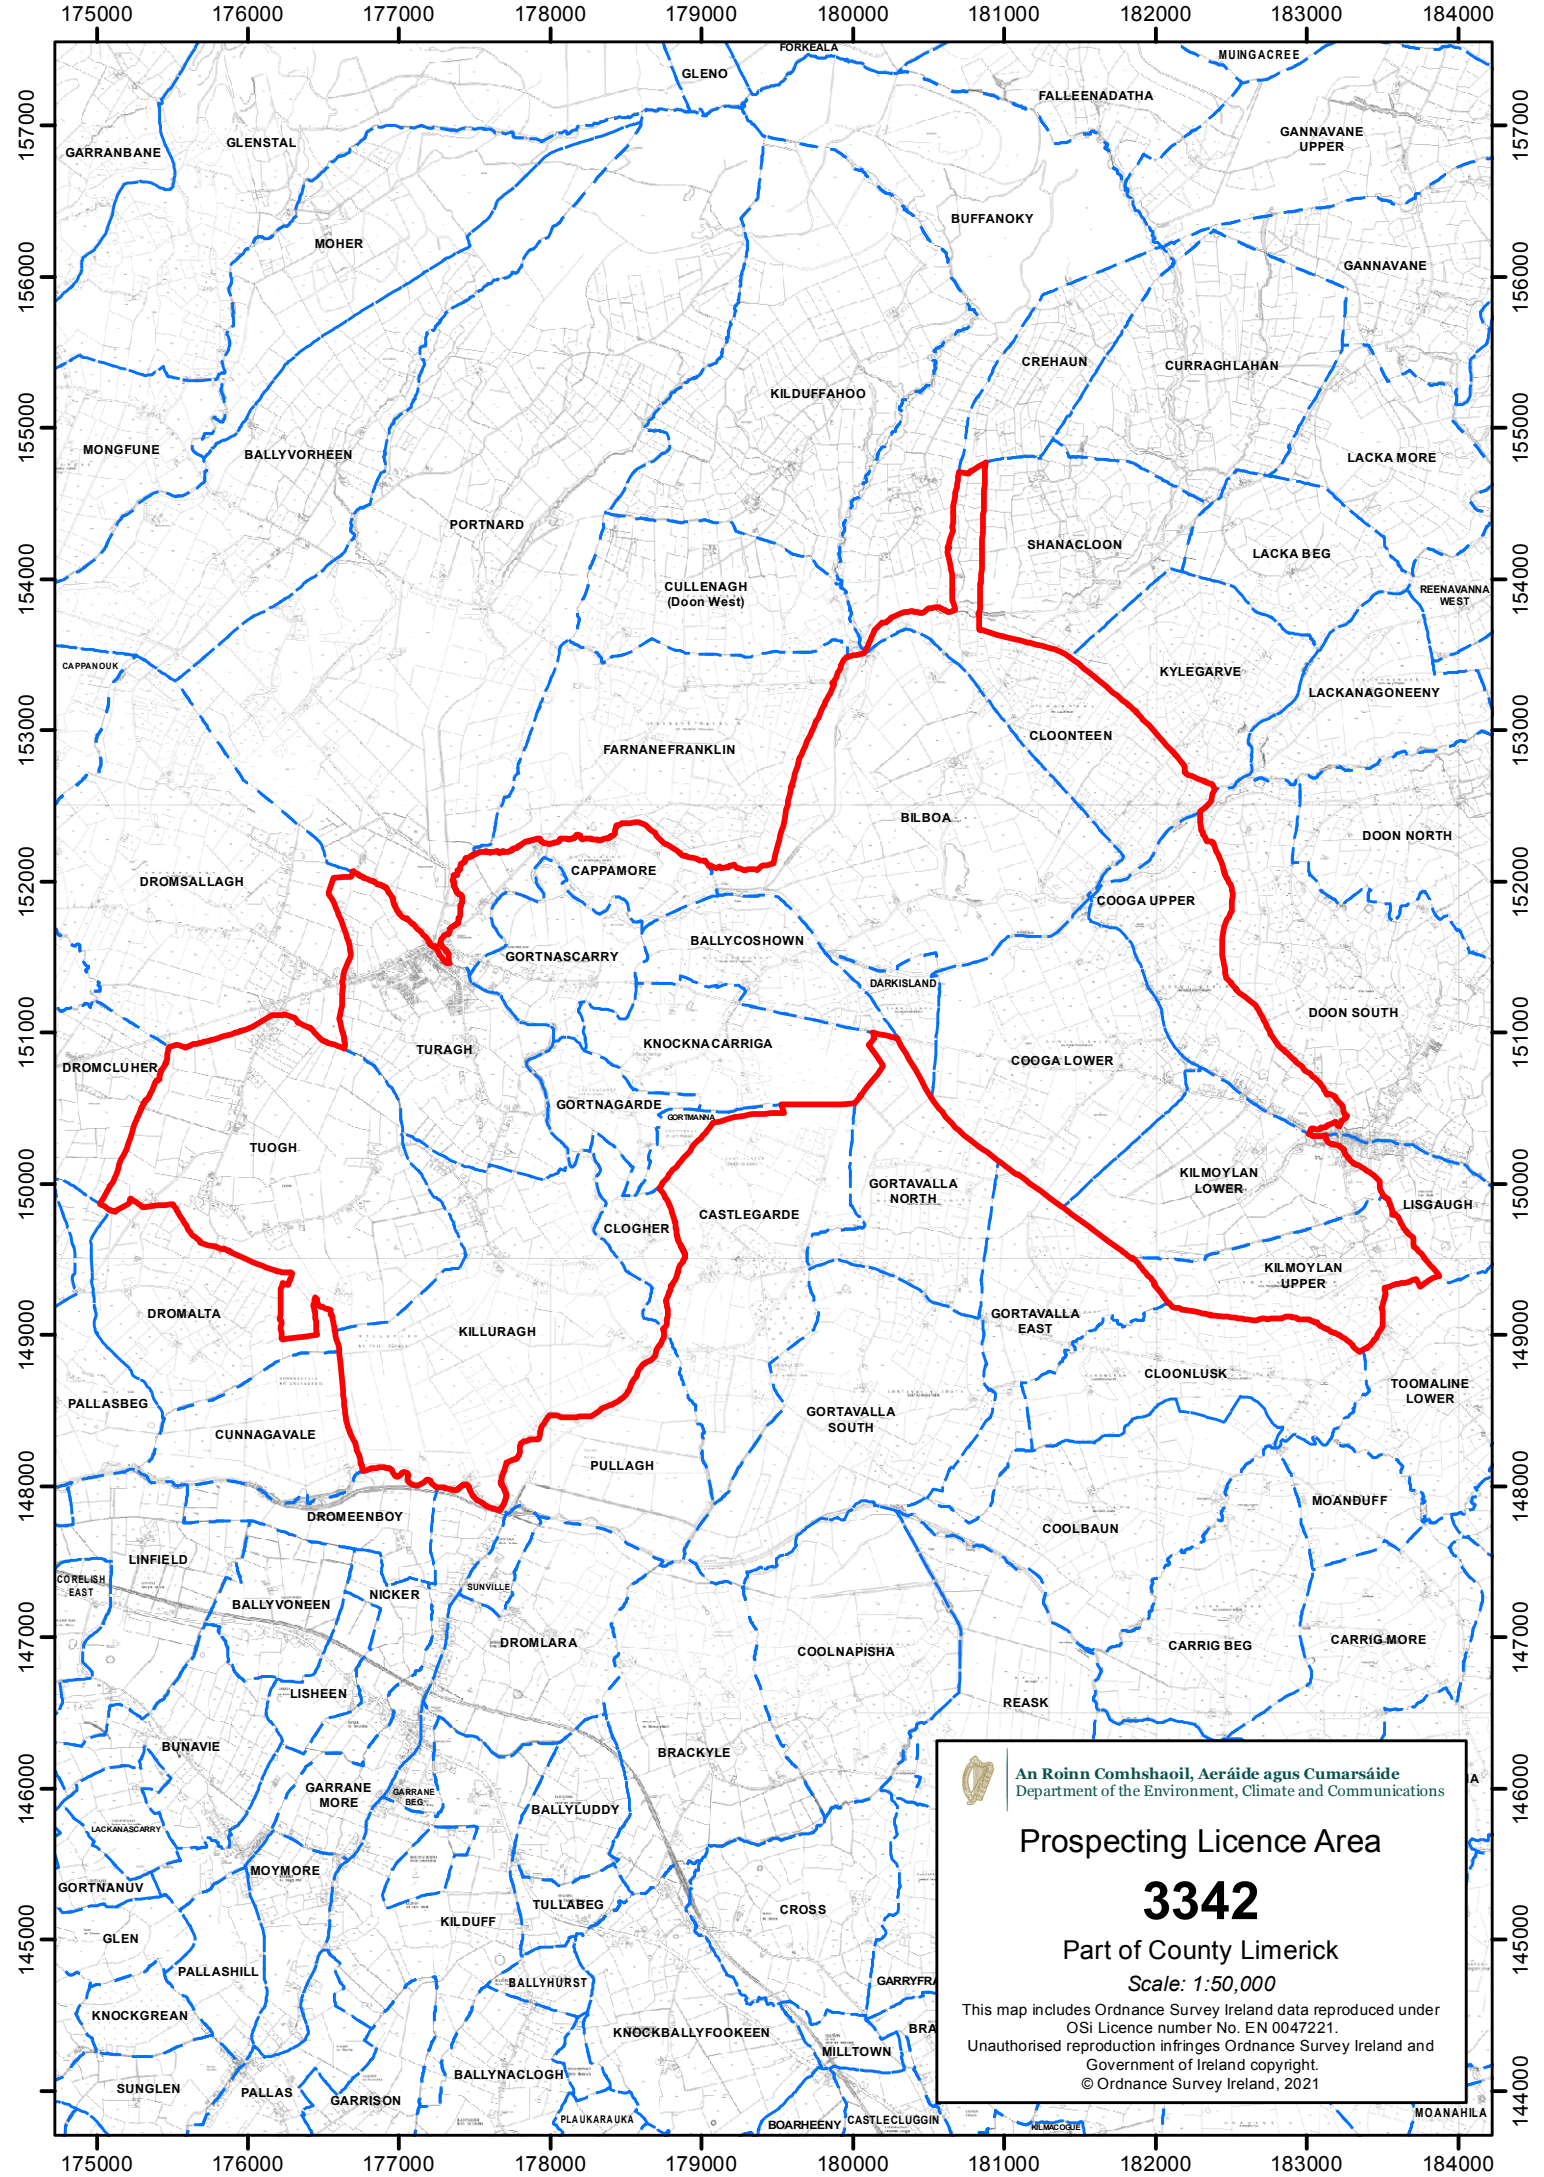

Prospecting Licence Area No. 3342, County Limerick

O.S. 6" Limerick 15, 16 and 24

Townlands in Coonagh Barony:

Ballycoshown, Bilboa, Cappamore, Cooga Lower, Cooga Upper, Clogher, Cloonteen, Darkisland, Gortmanna, Gortnagarde, Gortnascarry, Kilmoylan Upper, Kilmoylan Lower, Knocknacarriga

Townlands in Owneybeg Barony:

Turagh, Tuogh, Killuragh

Area: 23.25 square kilometres

 **An Roinn Comhshaoil, Aeráide agus Cumarsáide**
Department of the Environment, Climate and Communications

Prospecting Licence Area
3342
Part of County Limerick
Scale: 1:50,000

This map includes Ordnance Survey Ireland data reproduced under OSi Licence number No. EN 0047221. Unauthorised reproduction infringes Ordnance Survey Ireland and Government of Ireland copyright. © Ordnance Survey Ireland, 2021